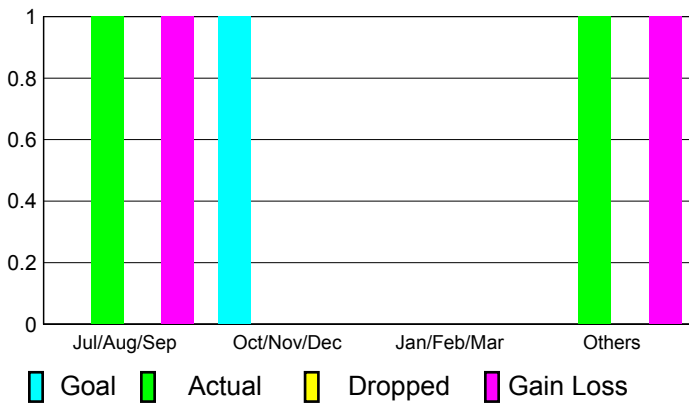

2010-2011 GMT Reports for District (or Undistricted) **District 201V5**

GMT: **JOHN ROWLAND MC ATEE**

Location: **AUSTRALIA**

GMT CA: **7**

CLUBS

**Club Results
2010-2011**

**Clubs
2009-2010**

Month	New Club Goal	Actual New Clubs	Actual Dropped Clubs	Gain/Loss of Clubs	Gain/Loss of Clubs
Jul/Aug/Sep	0	1	0	1	0
Oct/Nov/Dec	1	0	0	0	0
Jan/Feb/Mar	0	0	0	0	0
Apr/May/June	0	1	0	1	2
Totals	1	2	0	2	2

Club Results 2010-2011

Goal, New, Dropped, Gain/Loss

Comparison of Club Gain/Loss

Current Year Compared to the Previous Year

YTD Status Quo Clubs 2010-2011

Status Quo Clubs Compared to Status Quo Members

MEMBERSHIP