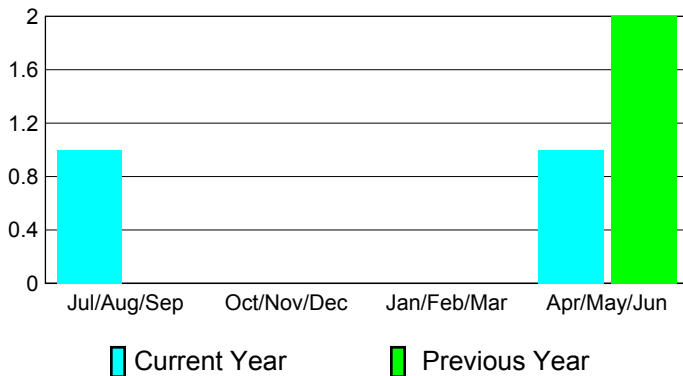

Club Results 2010-2011

Goal, New, Dropped, Gain/Loss

Comparison of Club Gain/Loss

Current Year Compared to the Previous Year

YTD Status Quo Clubs 2010-2011

Status Quo Clubs Compared to Status Quo Members

MEMBERSHIP