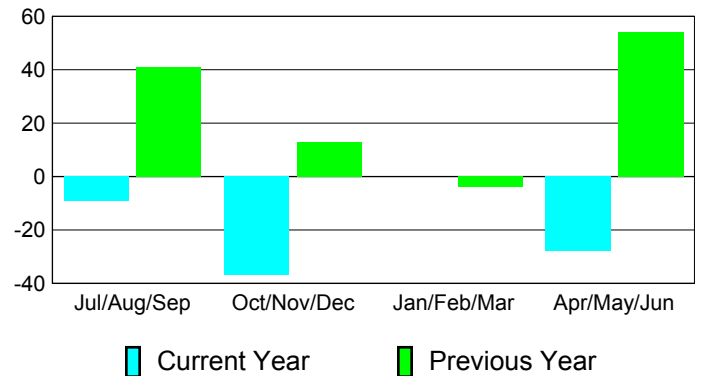

**Membership Results
2010-2011**

**Membership
2009-2010**

Month	Net Memb Goal	Actual New Memb	Actual Dropped Memb	Gain/Loss of Memb	Gain/Loss of Memb
Jul/Aug/Sep	-20	45	-54	-9	41
Oct/Nov/Dec	20	19	-56	-37	13
Jan/Feb/Mar	5	35	-35	0	-4
Apr/May/June	10	56	-84	-28	54
Totals	15	155	-229	-74	104

Membership Results 2010-2011

Goal, New, Dropped, Gain/Loss

Comparison of Membership Gain/Loss

Current Year Compared to the Previous Year

Gender Comparison 2010-2011

Jul/Aug/Sep

Oct/Nov/Dec

Jan/Feb/Mar

Apr/May/June

Male

Female