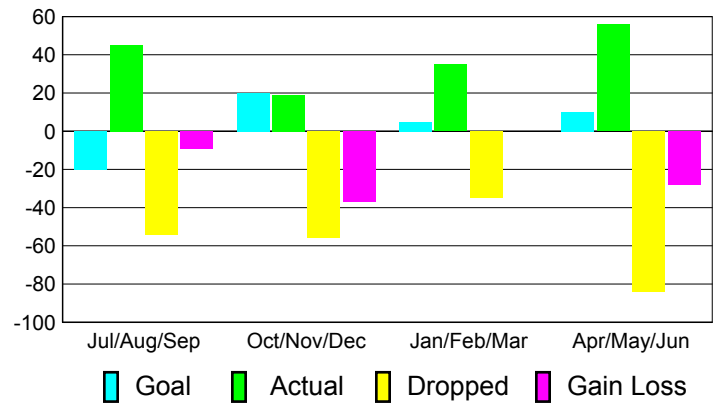

Membership Results 2010-2011

Goal, New, Dropped, Gain/Loss

Comparison of Membership Gain/Loss

Current Year Compared to the Previous Year